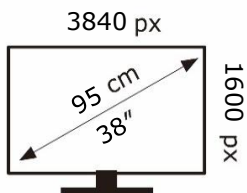

ENERGY

LG Electronics

38WQ88C

34 kWh/1000h

ABCDEF **G**

48 kWh/1000h

2019/2013